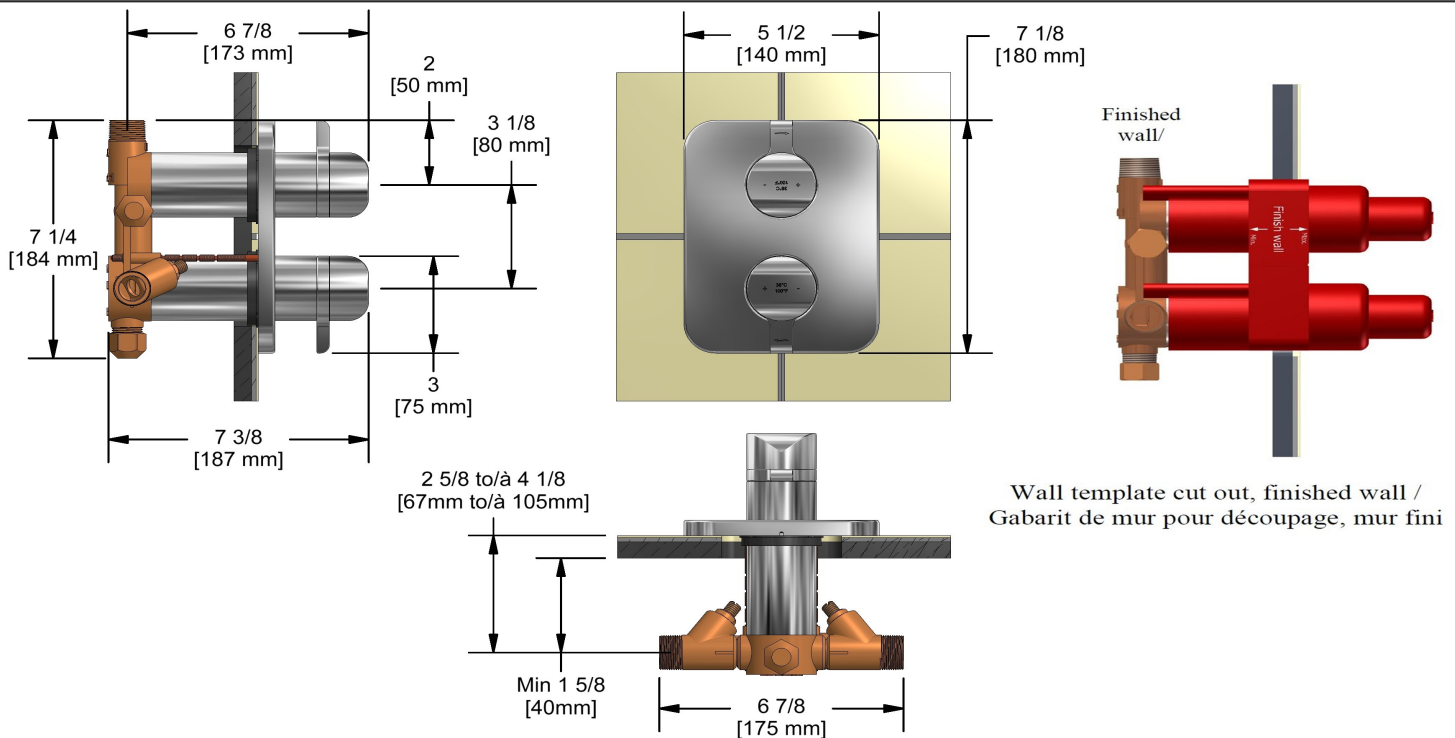

Specifications

Descriptions

- 2 different temperatures
- 2 integrated volume controls
- 2 thermo/pressure balance coaxial cartridges with check valves
- 4 outlets: two 1/2" outlets male NPT and two 3/4" outlets male NPT or 1/2" female NPT
- Service valves
- 3/4" inlet male NPT, dedicated main water supply required

Available colors

- C : Chrome
- PN : Polished Nickel (PVD)

Available flows

- Type TP - For use with shower heads rated at 7L/min (1.8 gpm) or higher
- 76 L/min, 20 gpm (US) 60psi

Certifications

- CSA B125.1
- ASME A112.18.1
- ASSE 1016
- CMR248 Approval

4-way Type T/P 3/4" coaxial complete valve
SA83

UPC®

Sizes, models and finishes may differ from those presented.

Warranty

This Riobel Inc. product you have purchased carries a Limited Lifetime Warranty on the chrome, PVD finish, blacks and all working parts and is guaranteed from the initial purchase date against all manufacturing defects. All other finishes, including plastic components, are guaranteed for one year. All electric and/or electronic parts are covered by a 5-year limited warranty. The warranty offered on our products will be honored only if the installation is performed by a certified master plumber.